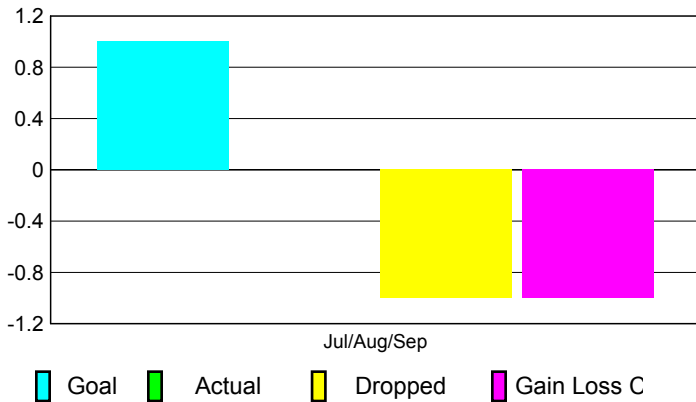

2010-2011 GMT Reports for District (or Undistricted) **District 2 S2**

GMT: **JOHN 'JACK' R FERGUSON**

Location: **TEXAS**

GMT CA: **1**

CLUBS

Club Results
2010-2011

Clubs
2009-2010

Month	New Club Goal	Actual New Clubs	Actual Dropped Clubs	Gain/Loss of Clubs	Gain/Loss of Clubs
Jul/Aug/Sep	1	0	-1	-1	1
Totals	1	0	-1	-1	1

Club Results 2010-2011

Goal, New, Dropped, Gain/Loss

Comparison of Club Gain/Loss

Current Year Compared to the Previous Year

YTD Status Quo Clubs 2010-2011

Status Quo Clubs Compared to Status Quo Members

MEMBERSHIP