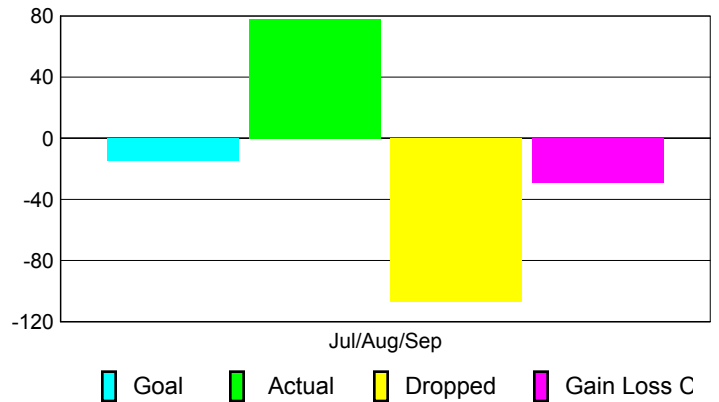

Membership Results 2010-2011

Goal, New, Dropped, Gain/Loss