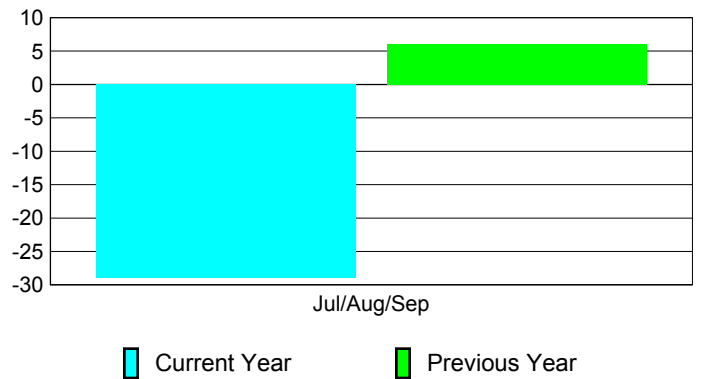

Comparison of Membership Gain/Loss

Current Year Compared to the Previous Year