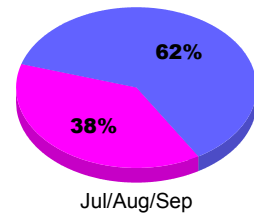

Membership Results
2010-2011

Membership
2009-2010

Month	Net Memb Goal	Actual New Memb	Actual Dropped Memb	Gain/Loss of Memb	Gain/Loss of Memb
Jul/Aug/Sep	-15	78	-107	-29	6
Totals	-15	78	-107	-29	6

Membership Results 2010-2011

Goal, New, Dropped, Gain/Loss

Comparison of Membership Gain/Loss

Current Year Compared to the Previous Year

Gender Comparison 2010-2011

■ Male ■ Female